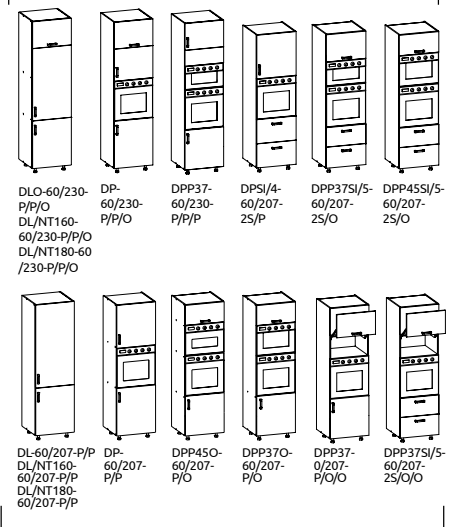

DISH RACK CABINETS

CORNER CABINETS

KITCHEN APPLIANCE CABINETS

KITCHEN APPLIANCE CABINETS

UP TO 136 cm IN HEIGHT + COUNTERTOP