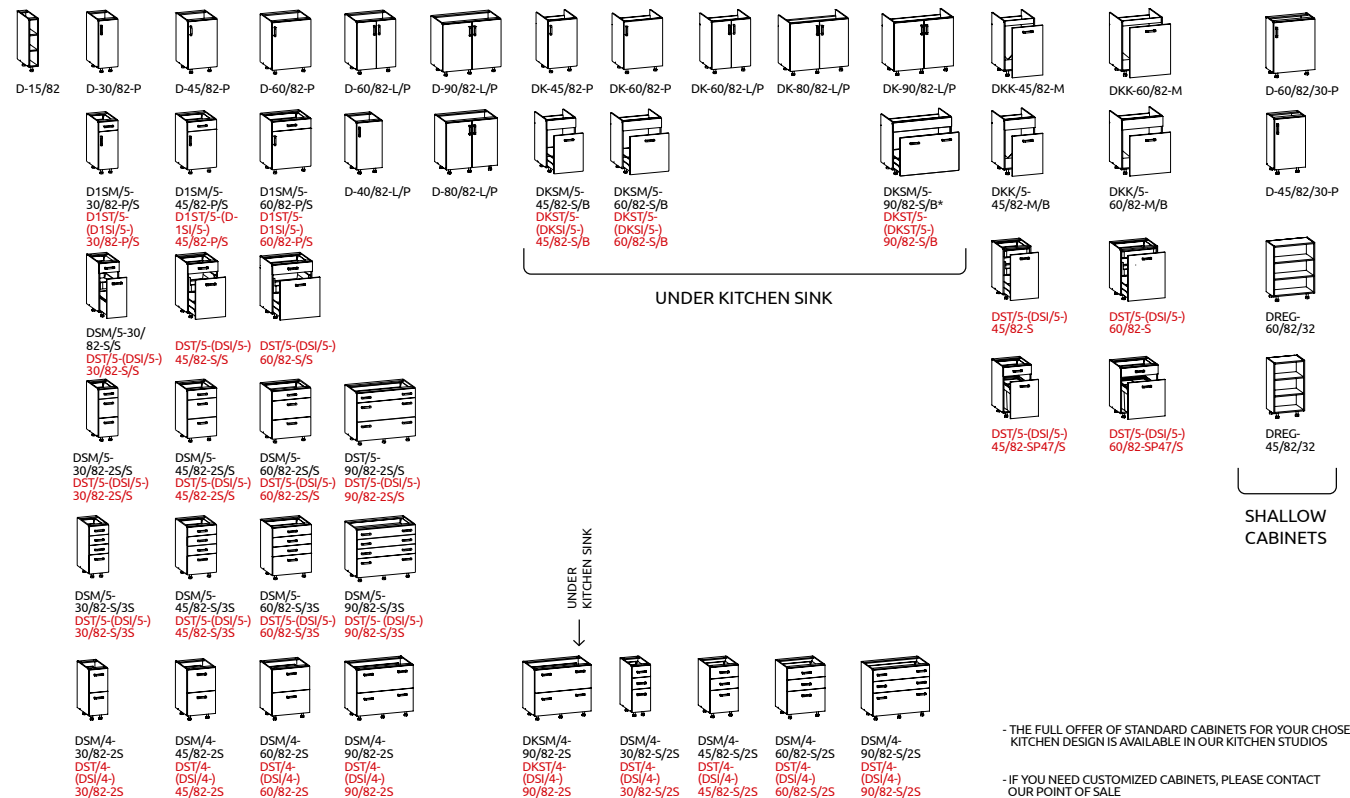

## CABINET BODIES

UP TO 230 cm IN HEIGHT + CROWN MOULDING

UP TO 207 cm IN HEIGHT + CROWN MOULDING

UP TO 82 cm IN HEIGHT + COUNTERTOP