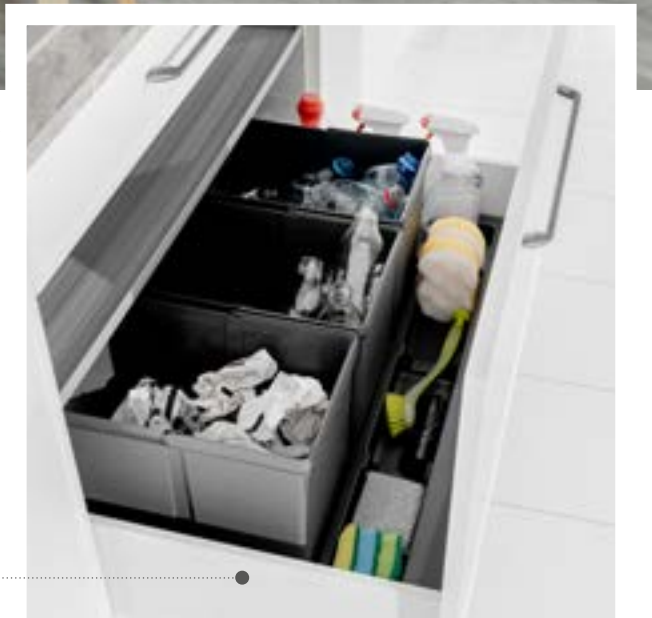

1. **Gusto** spice rack with rotating stand, 12 pcs, | 2. Decorative placemat, two-coloured, diameter 38 cm, leatherette, | 3. **Functional Form** silicone brush, Fiskars

Kitchen and dining room in one. Never again will you climb stairs with a tray full of cups filled with coffee. And in addition... You only have to look over your shoulder to keep an eye on the kids.

practical segregation baskets with a central cover