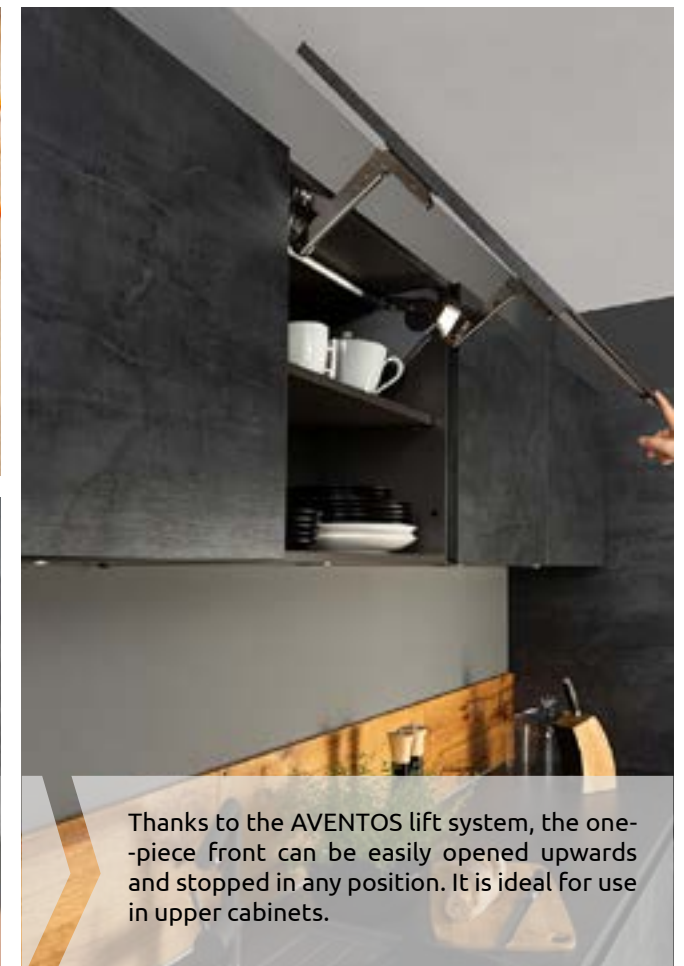

# PRACTICAL SOLUTIONS

**Modern solutions** increase the functionality of the kitchen interior. Various accessories, not necessarily intended to be used in the kitchen, may prove to be extremely helpful also in the kitchen.

The USB socket hidden in the countertop is a functional part of kitchen equipment. It is almost invisible, so it does not get in the way of the countertop aesthetics and remains a neutral part of the equipment.

The socket discretely hidden in the countertop allows for the free use of any kitchen appliances requiring direct access to electricity, such as a blender, food processor, or a juicer.

The iMove system turns a traditional upper cabinet into modern and ergonomic storage space, so you can enjoy full access even to the highest shelves.