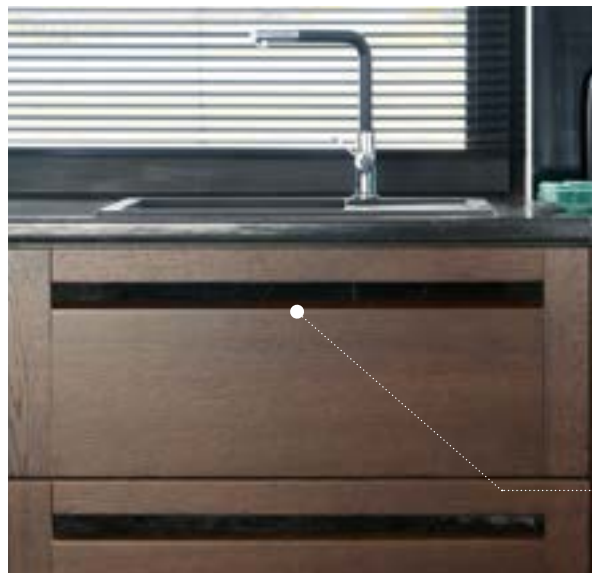

## DARK CHOCOLATE

Dark veneered fronts with black glass handles and almost invisible, typical kitchen equipment – all this blurs the line between a kitchen and a room.

1. **Siro** dish drying rack, dimensions: 43x32x25 cm, | 2. **Natur** spoon, Gerlach, | 3. **Natur** spatula with holes, Gerlach