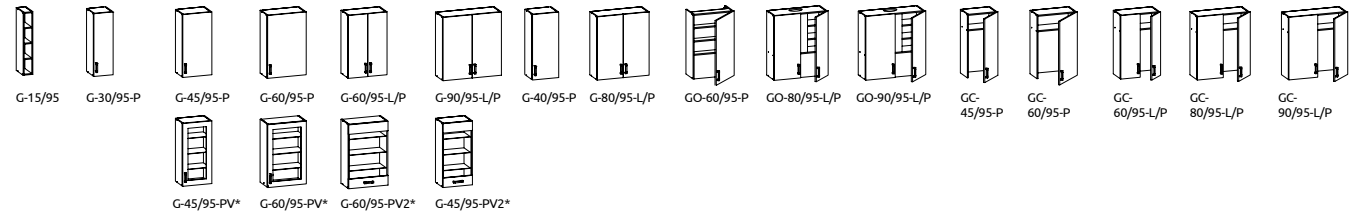

MODERN

CABINET BODIES

UP TO 230 cm IN HEIGHT + CROWN MOULDING

UP TO 207 cm IN HEIGHT + CROWN MOULDING