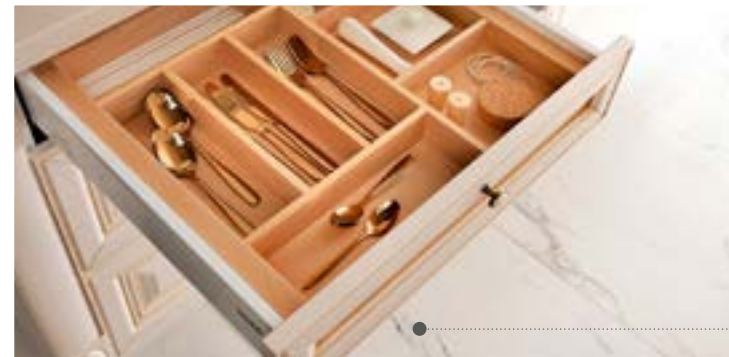

# ROYAL

natural wood

decorative knob-type handle

practical system of internal division of drawers made of solid wood

ELENORE – MARZIPAN