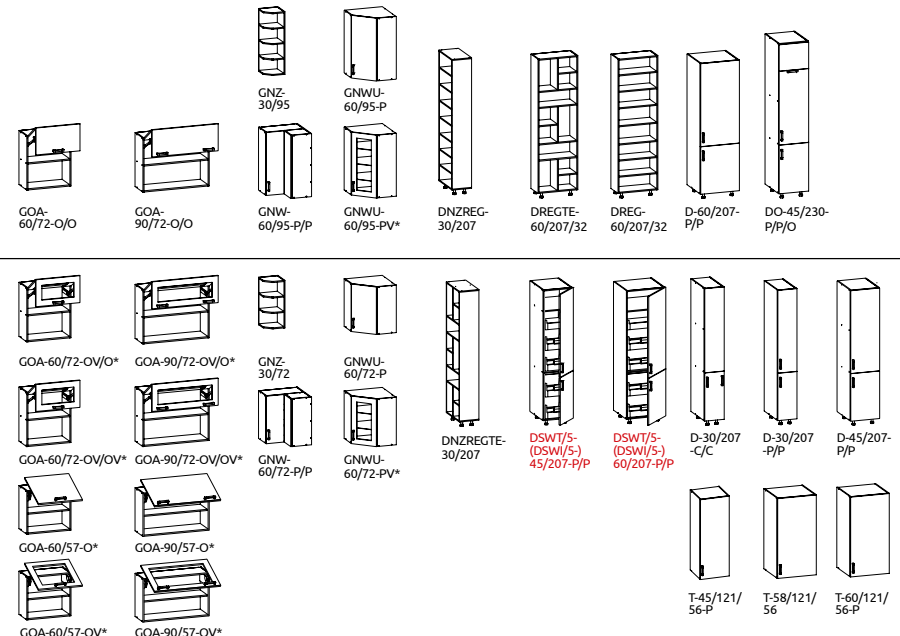

DISH RACK CABINETS

CORNER CABINETS

KITCHEN APPLIANCE CABINETS

KITCHEN APPLIANCE CABINETS

UP TO 136 cm IN HEIGHT + COUNTERTOP