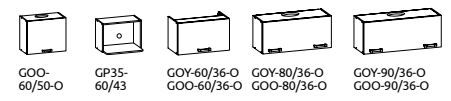

MODERN

CABINET BODIES

UP TO 230 cm IN HEIGHT + CROWN MOULDING

UP TO 207 cm IN HEIGHT + CROWN MOULDING

UP TO 82 cm IN HEIGHT + COUNTERTOP

DISH RACK CABINETS

CORNER CABINETS

KITCHEN APPLIANCE CABINETS

KITCHEN APPLIANCE CABINETS

UP TO 136 cm IN HEIGHT + COUNTERTOP

CORNER CABINETS

KITCHEN APPLIANCE CABINETS

CAPITAL

TRAFFIC

49TH CORTSE AVENUE
42ND MARCHE AVENUE
33RD SAPERAVI AVENUE
38TH ELYSEE AVENUE
46TH YORK AVENUE

47TH SCOTT AVENUE
36TH NORDE AVENUE
43RD LUVAK AVENUE
32ND MALBEC AVENUE

84TH BOARD STREET
98TH ELYSEE STREET
97TH WEST STREET
85TH PLAY STREET

87TH SMOOTH STREET
94TH CORTSE STREET
* CHECK THE AVAILABILITY FOR YOUR CHOSEN KITCHEN DESIGN

- THE FULL OFFER OF STANDARD CABINETS FOR YOUR CHOSEN KITCHEN DESIGN IS AVAILABLE IN OUR KITCHEN STUDIOS
- IF YOU NEED CUSTOMIZED CABINETS, PLEASE CONTACT OUR POINT OF SALE